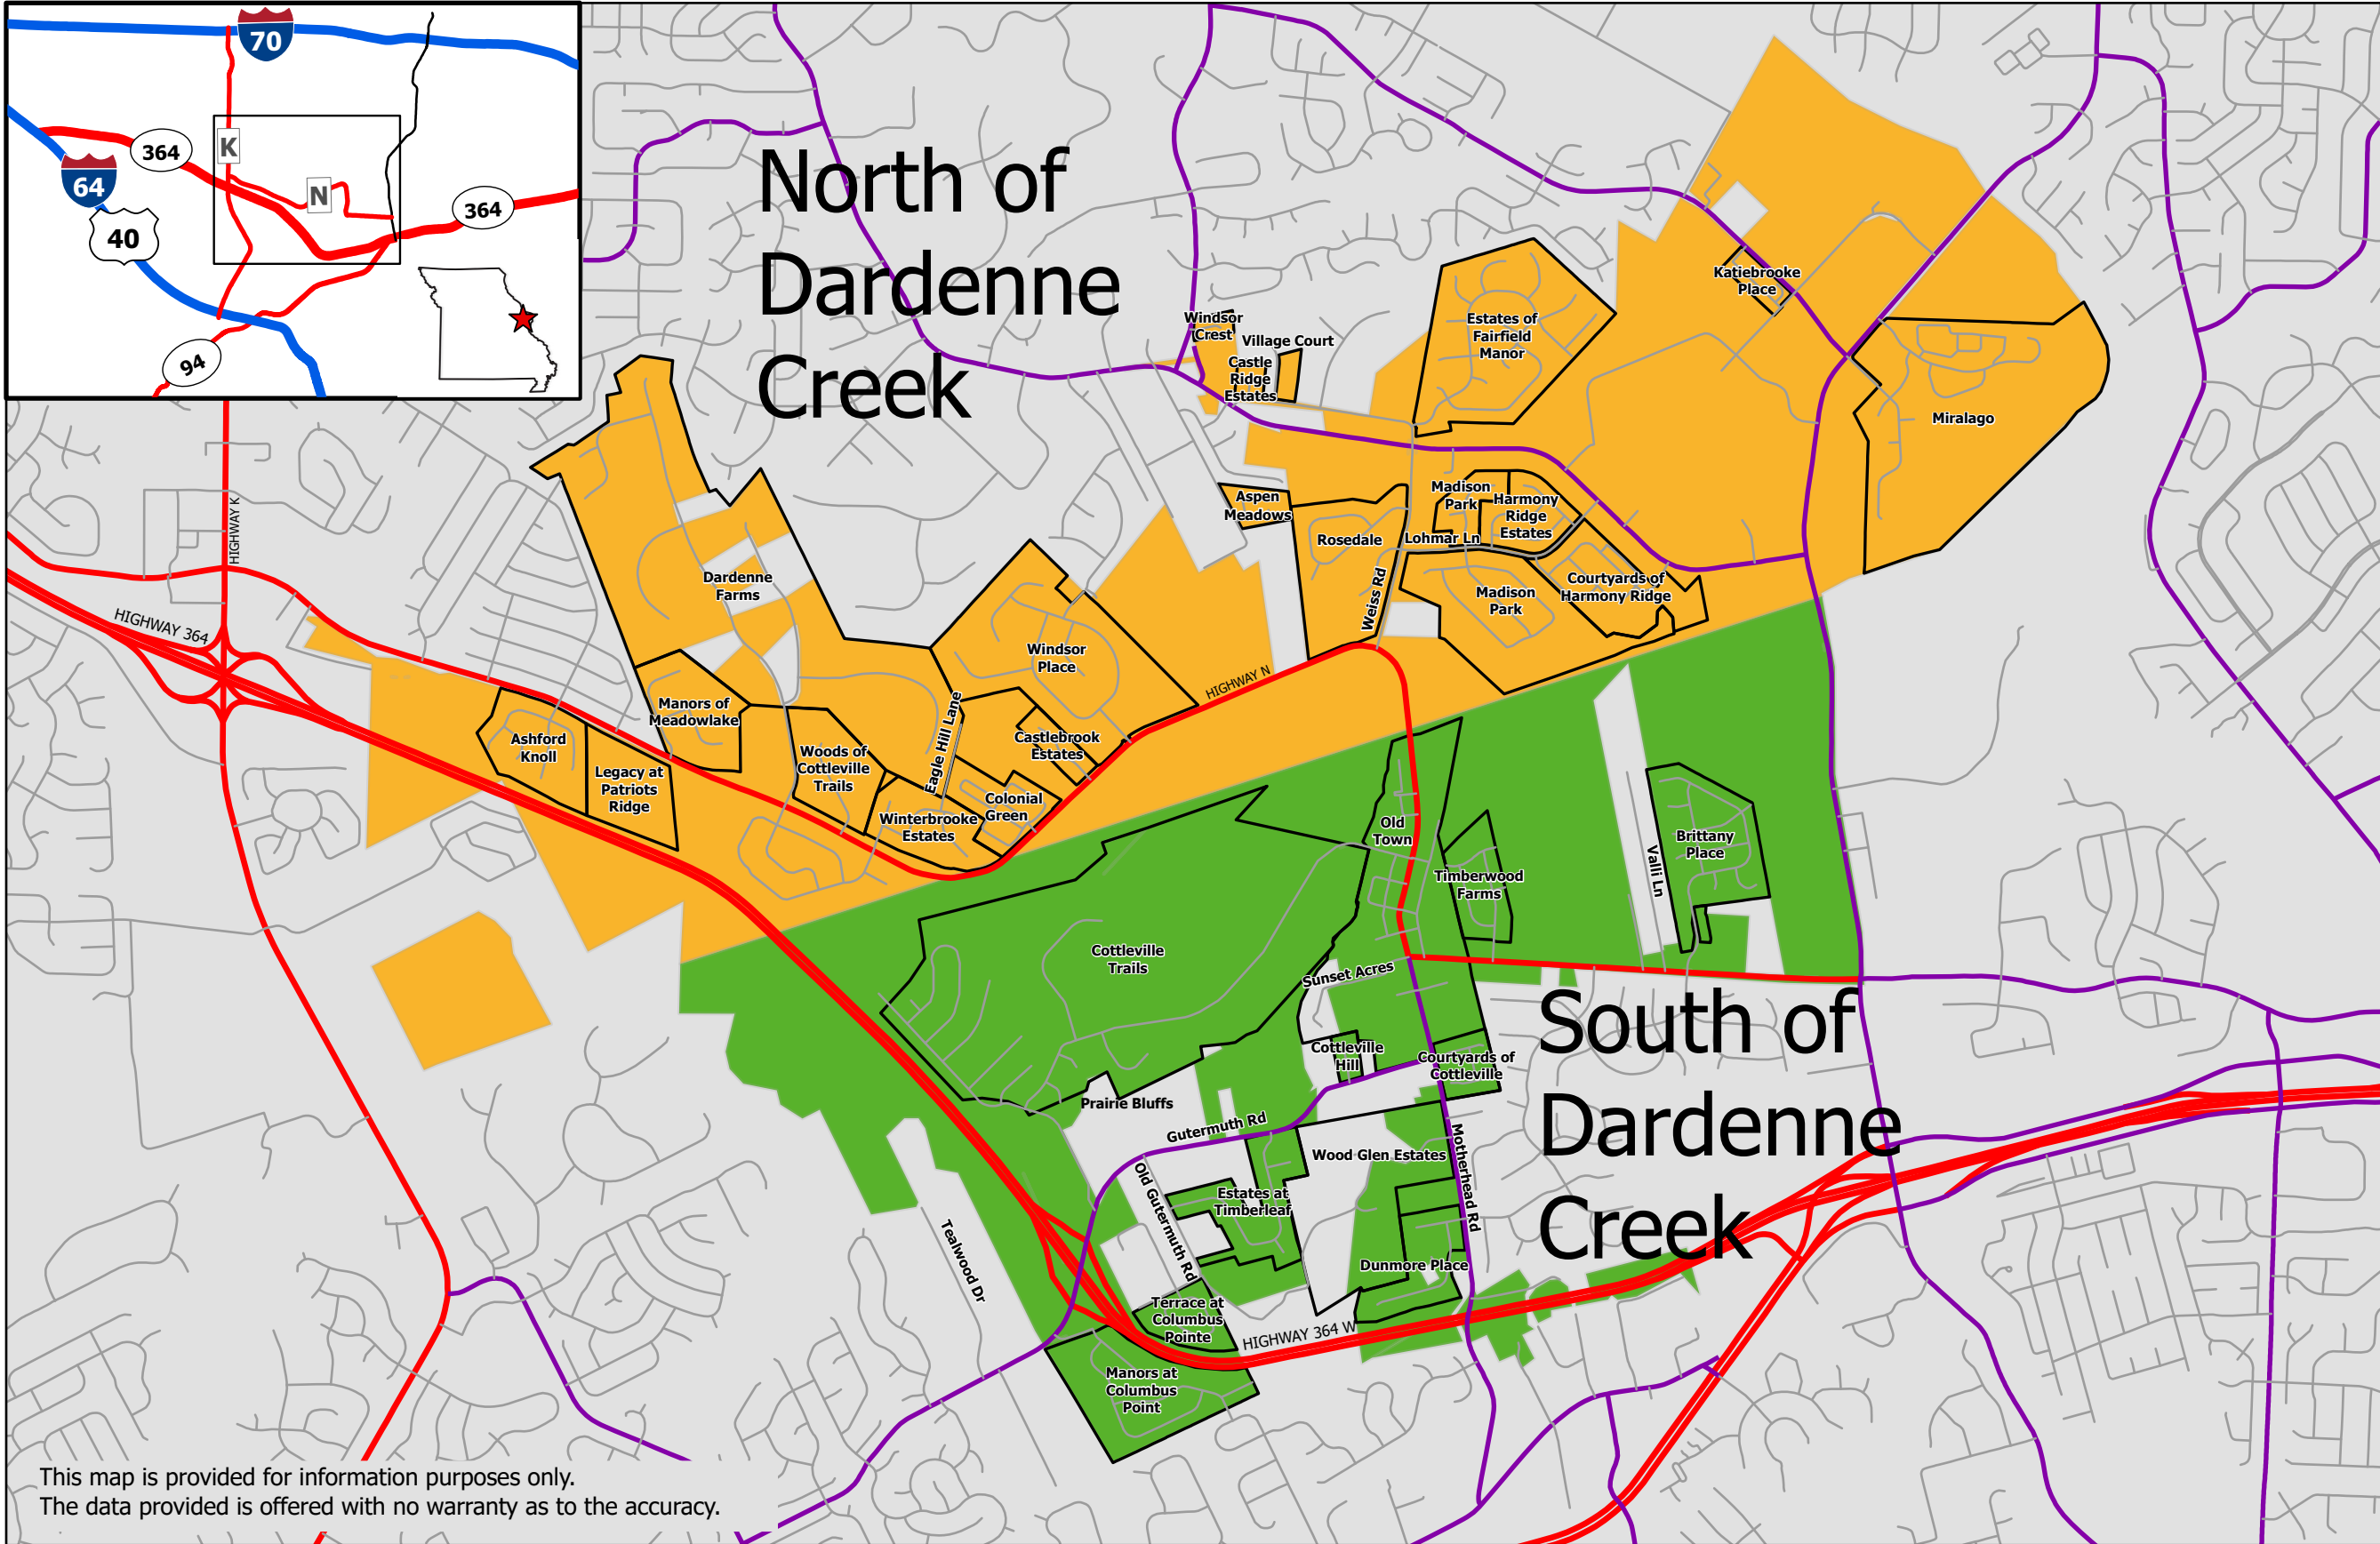

# Solid Waste Service Map

City of Cottleville  
...growing for tomorrow

## Legend

Recycling & Yard-waste Service Day

- Thursday
- Wednesday

Trash Service Day - Entire City Monday

- Local Roads
- Major Road
- Highways

0 0.25 0.5 Miles

Revised February 2023

This map is provided for information purposes only.  
The data provided is offered with no warranty as to the accuracy.