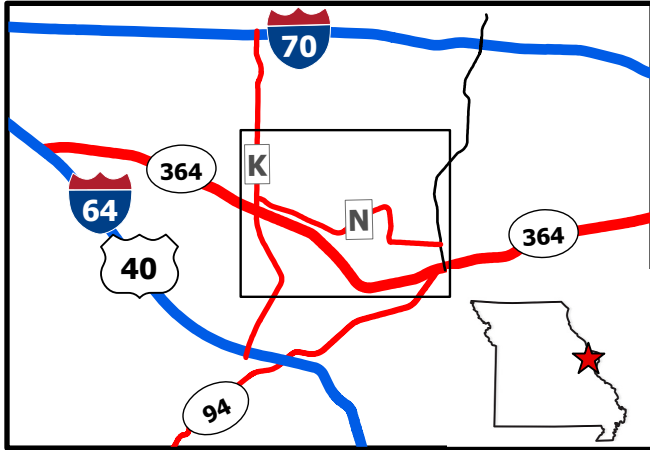

# Solid Waste Service Map

City of Cottleville  
...growing for tomorrow

## Legend

Recycling & Yard-waste Service Day

- Thursday
- Wednesday

Trash Service Day - Entire City Monday

- Local Roads
- Major Road
- Highways

0 0.25 0.5 Miles

Revised February 2023

This map is provided for information purposes only.  
The data provided is offered with no warranty as to the accuracy.